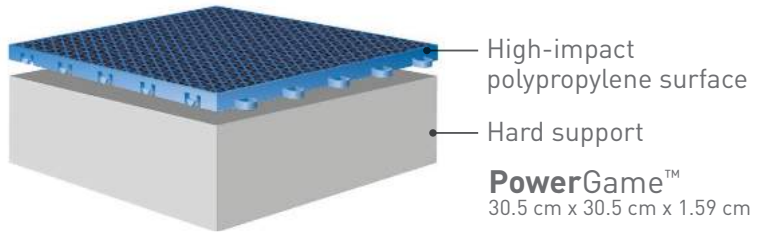

Sport Court floors do not require yearly, costly refinishing.

1,000 SQM = 4H + 2H
of court of installation of game line marking

with a **4-person team**
non-skilled

COMFORT & SAFETY

The standardized head impact test [EN1177] measures how far a child can fall before sustaining an injury.

PowerGame™ significantly improves the playing comfort in comparison to asphalt or concrete.

PowerGame™

Unparalleled safety for sports

POWERGAME™

ENGINEERED FOR ATHLETES

Players develop their skills on a championship-tested surface that allows them to unleash their full potential. Sport Court delivers an unmatched combination of shock absorption, ball response, traction, and playability.

PowerGame™
30.5 cm x 30.5 cm x 1.59 cm

- ① **Double-tier** for increased shock absorption
- ② **Patented interlocking system** designed to support the movements of athletes and reduce the risk of injury
- ③ **UV stabilizers** maximize colour-fastness
- ④ **Backing** designed to promote drainage