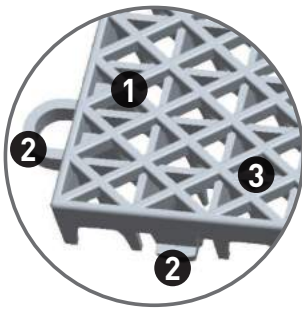

Sport Court floors do not require yearly, costly refinishing.

1,000 SQM = 4H + 2H
of court of installation of game line marking

with a **4-person team**
non-skilled

COMFORT & SAFETY

The standardized head impact test [EN1177] measures how far a child can fall before sustaining an injury.

PowerGame™
30.5 cm x 30.5 cm x 1.59 cm

- ① **Double-tier** for increased shock absorption
- ② **Patented interlocking system** designed to support the movements of athletes and reduce the risk of injury
- ③ **UV stabilizers** maximize colour-fastness
- ④ **Backing** designed to promote drainage